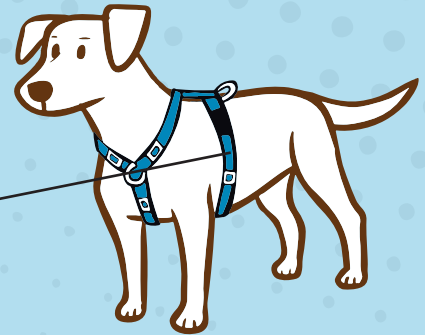

## BALANCE HARNESS SIZING CHART

### HOW TO MEASURE YOUR DOG FOR THE CORRECT FITTING HARNESS

Measure around **your dog's ribcage\*** about 2 inches behind your dog's elbow. Use this measurement to refer to the sizing chart below.